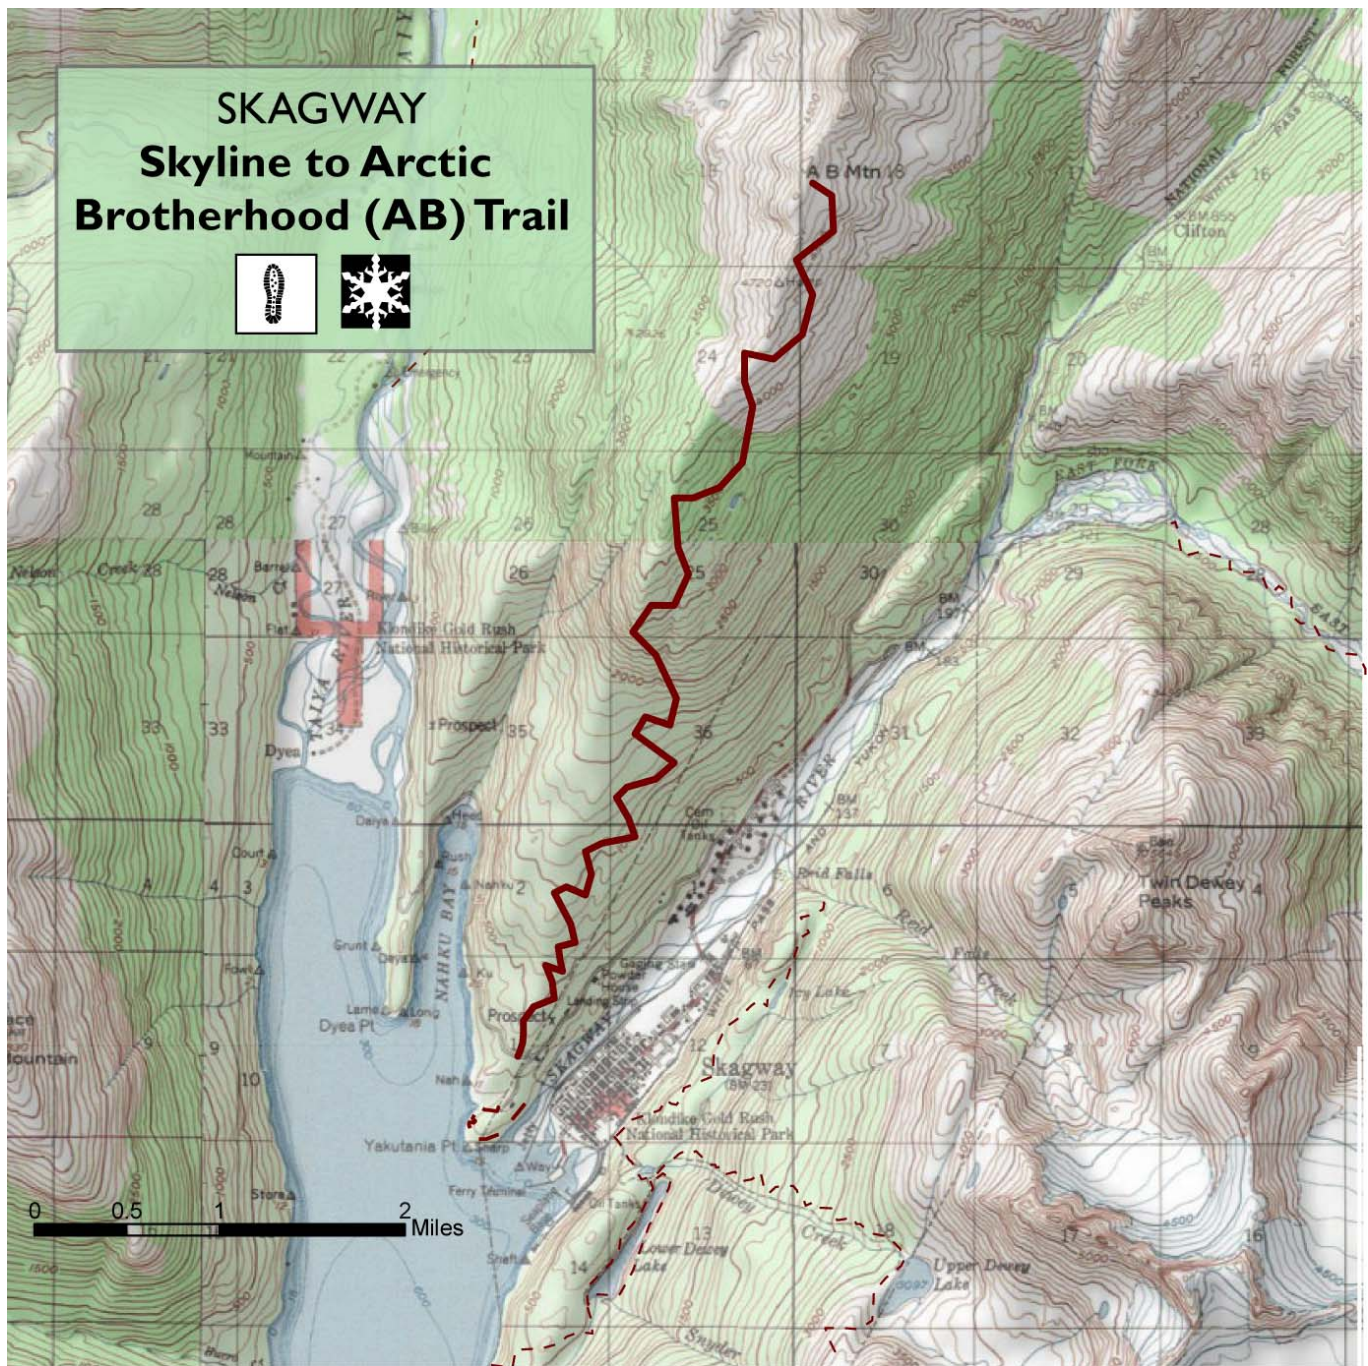

SKAGWAY Skyline to Arctic Brotherhood (AB) Trail

SKAGWAY SEAtails

Maps are for trip planning purposes only and should not be used for navigation. Also, use of these maps for commercial purposes is not authorized. Maps were created with a GIS based program TOPO! (www.nationalgeographic.com/topo/) by Land Design North using "heads-up digitizing" (trail information from various sources that is not truth checked with GPS on the ground). We welcome corrections or comments about this trail by email: Trails@SEAtails.org

TOPO!